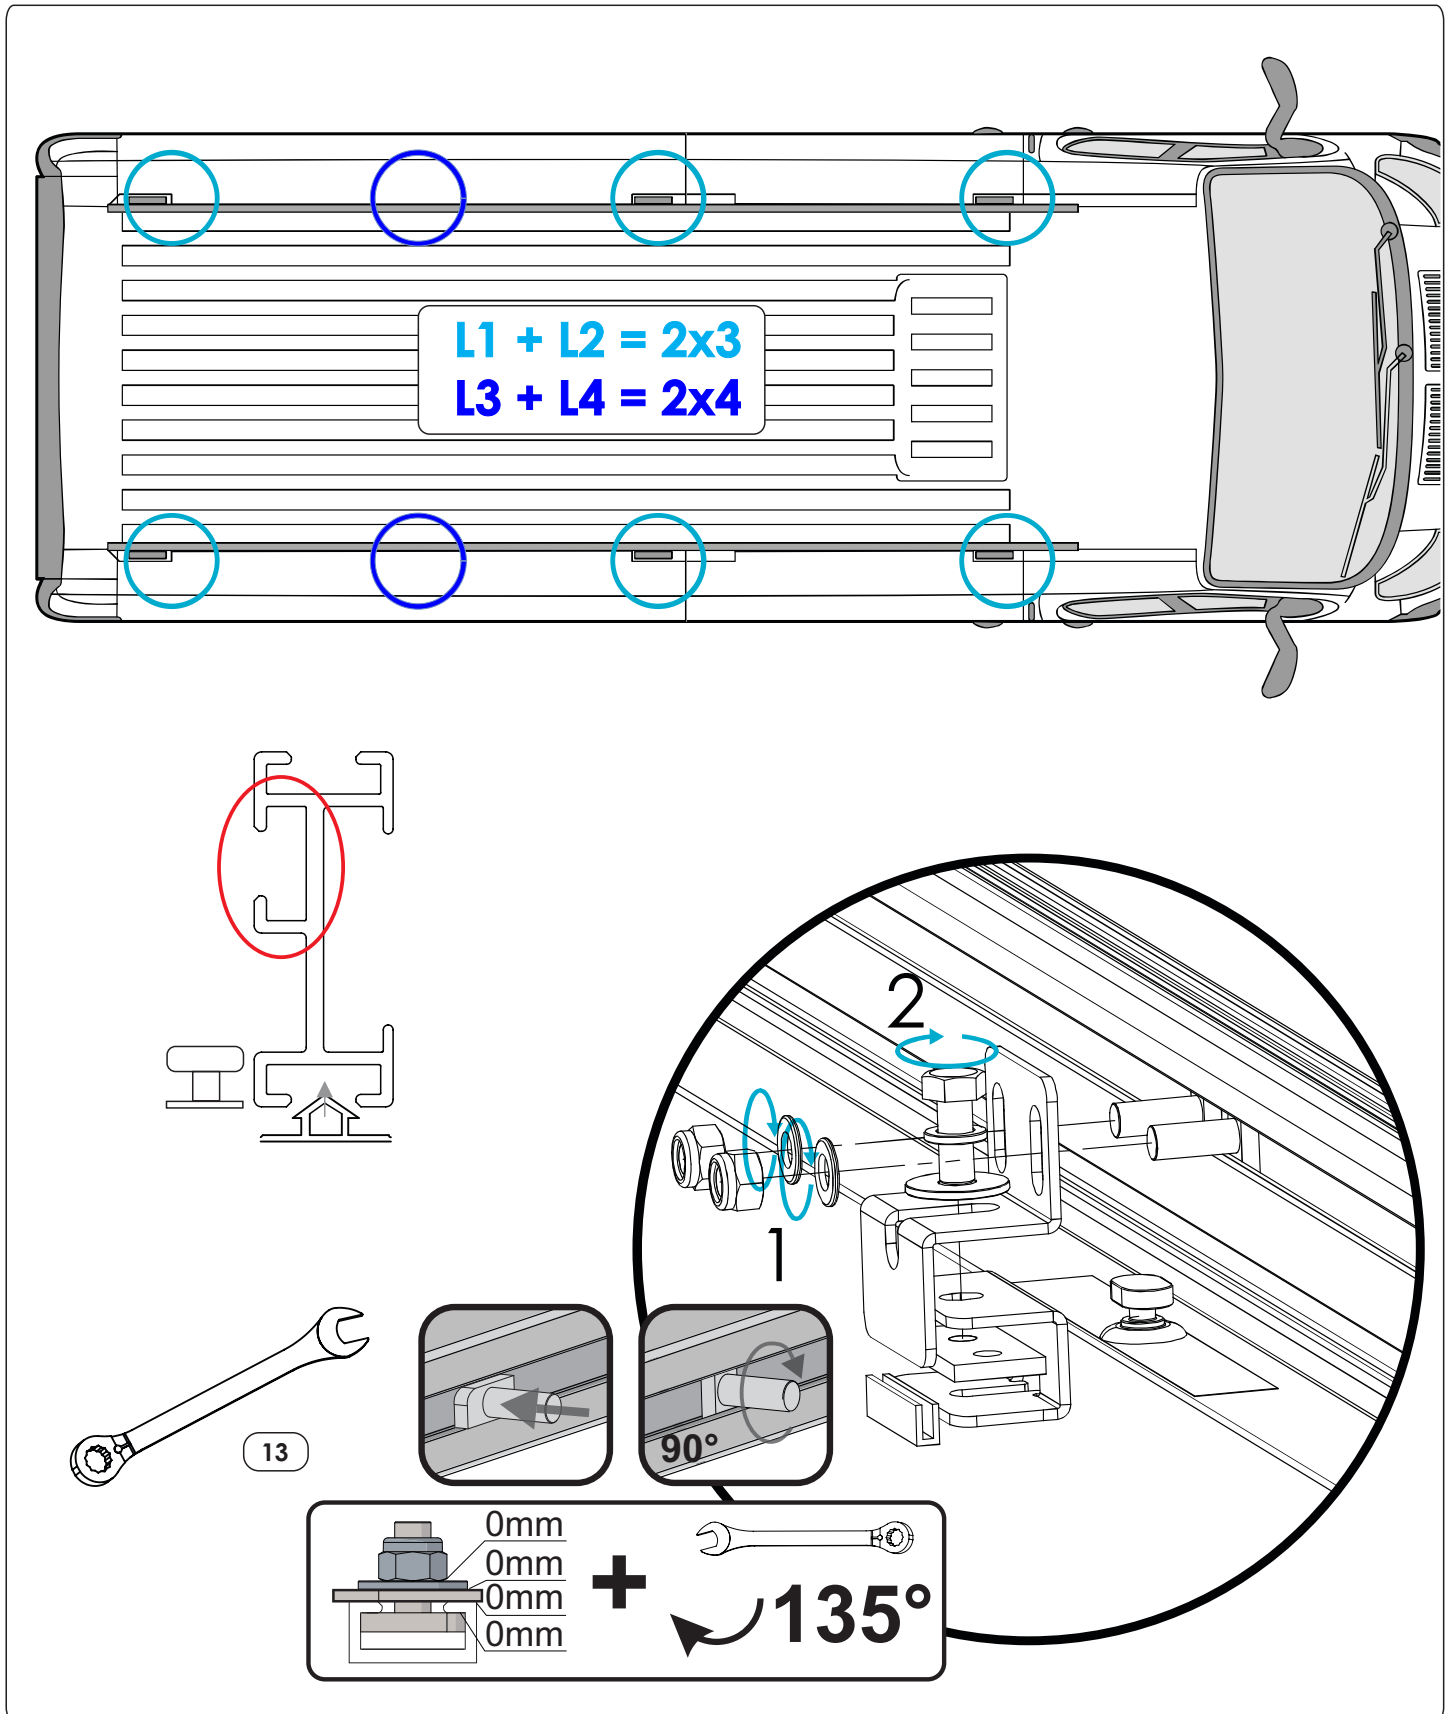

Citroën Jumper / Peugeot Boxer / Fiat Ducato
Opel Movano > 2021